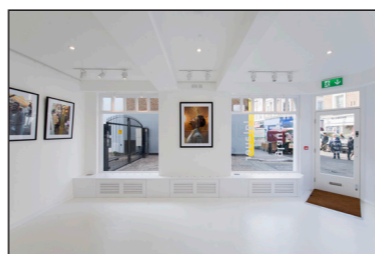

View 06

Floor area (incl. The Print Room): 42 sqm / 452 sqft
Floor area (excl. The Print Room): 37 sqm / 400 sqft
Total floor area: 53 sqm / 575 sqft (incl. kitchen, WC, storage)

M