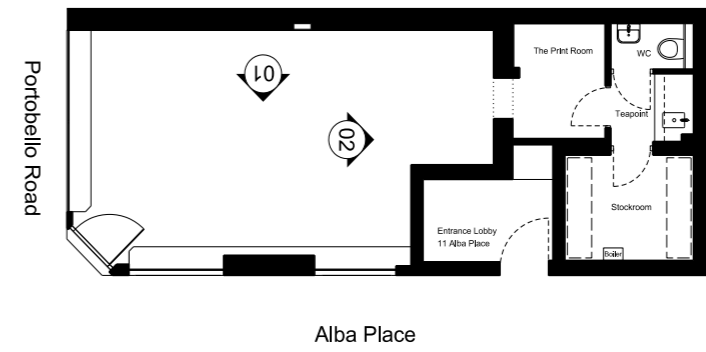

View 02

View 03

The Print Room

WC

View 04 - from Alba Place

View 05

View 06

Floor area (incl. The Print Room): 42 sqm / 452 sqft
 Floor area (excl. The Print Room): 37 sqm / 400 sqft
 Total floor area: 53 sqm / 575 sqft (incl. kitchen, WC, storage)

M

J

J/M GALLERY

Alba Place
(private mews)

Floorplan

M

J

J/M GALLERY

Internal elevations 01 and 02

M

J

J/M GALLERY

M

J/M GALLERY

Address:
230 Portobello Road
London W11 1LJ

Contact:
Joanna Iglauer
joanna@j-m.gallery
+44 779 2424 801