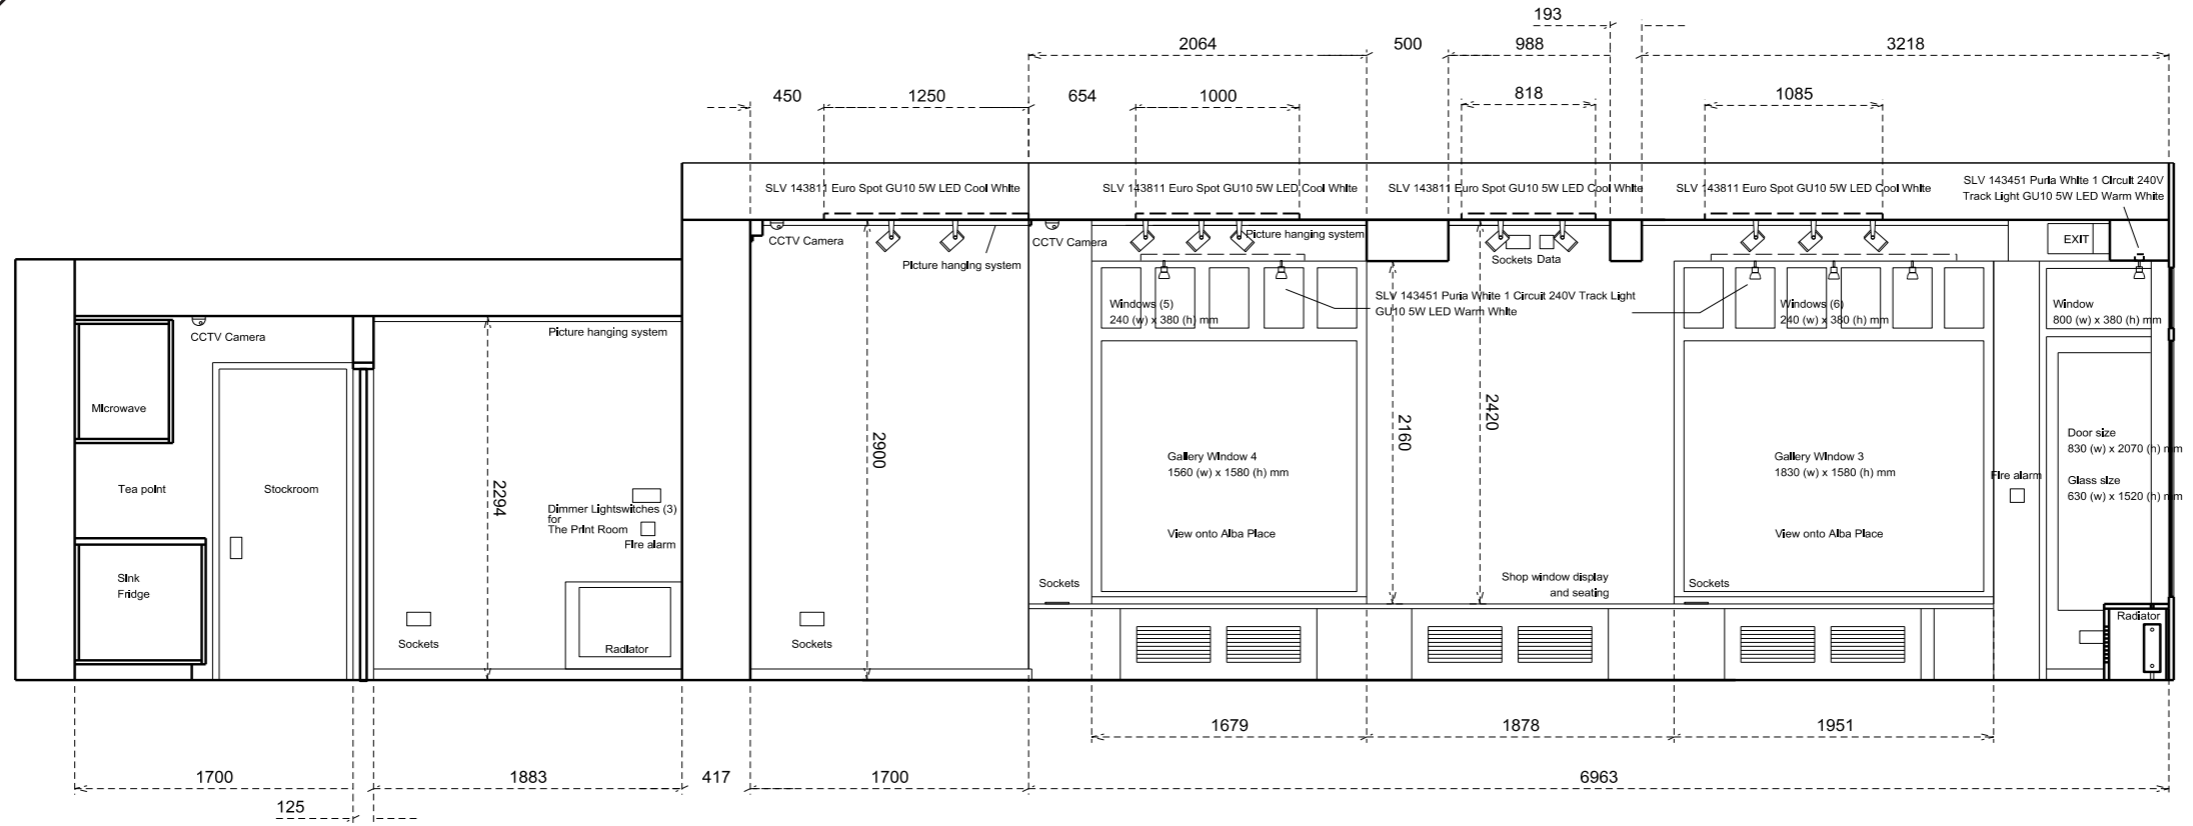

View 02

View 03

The Print Room

WC

View 04 - from Alba Place

View 05

View 06

Floor area (incl. The Print Room): 42 sqm / 452 sqft
 Floor area (excl. The Print Room): 37 sqm / 400 sqft
 Total floor area: 53 sqm / 575 sqft (incl. kitchen, WC, storage)

M

J

J/M GALLERY

Alba Place
(private mews)

Floorplan

M

J

J/M GALLERY