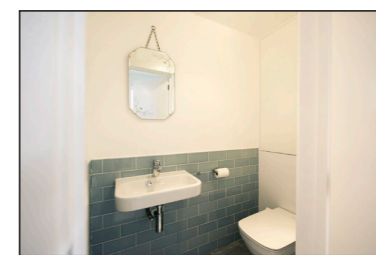

J

J/M GALLERY

WC

Floor area (incl. The Print Room): 42 sqm / 452 sqft
Floor area (excl. The Print Room): 37 sqm / 400 sqft
Total floor area: 53 sqm / 575 sqft (incl. kitchen, WC, storage)

M