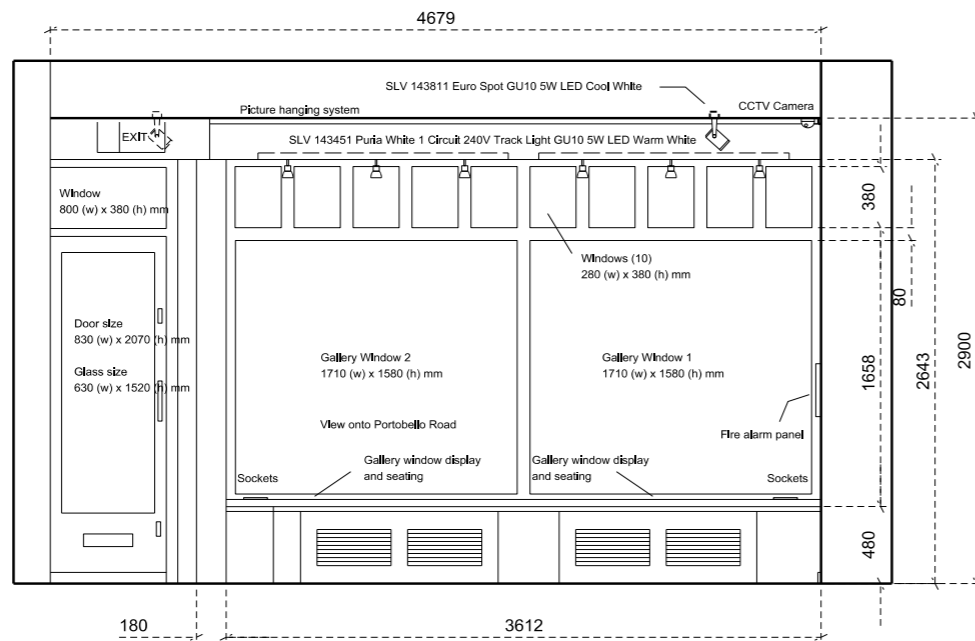

View 02

View 03

The Print Room

WC

View 04 - from Alba Place

View 05

View 06

Floor area (incl. The Print Room): 42 sqm / 452 sqft
 Floor area (excl. The Print Room): 37 sqm / 400 sqft
 Total floor area: 53 sqm / 575 sqft (incl. kitchen, WC, storage)

M

J

J/M GALLERY

Alba Place
(private mews)

Floorplan

M

J

J/M GALLERY

Internal elevations 01 and 02

M

J

J/M GALLERY

M

J/M GALLERY

Address:
230 Portobello Road
London W11 1LJ

Contact:
Joanna Iglauer
joanna@j-m.gallery
+44 779 2424 801