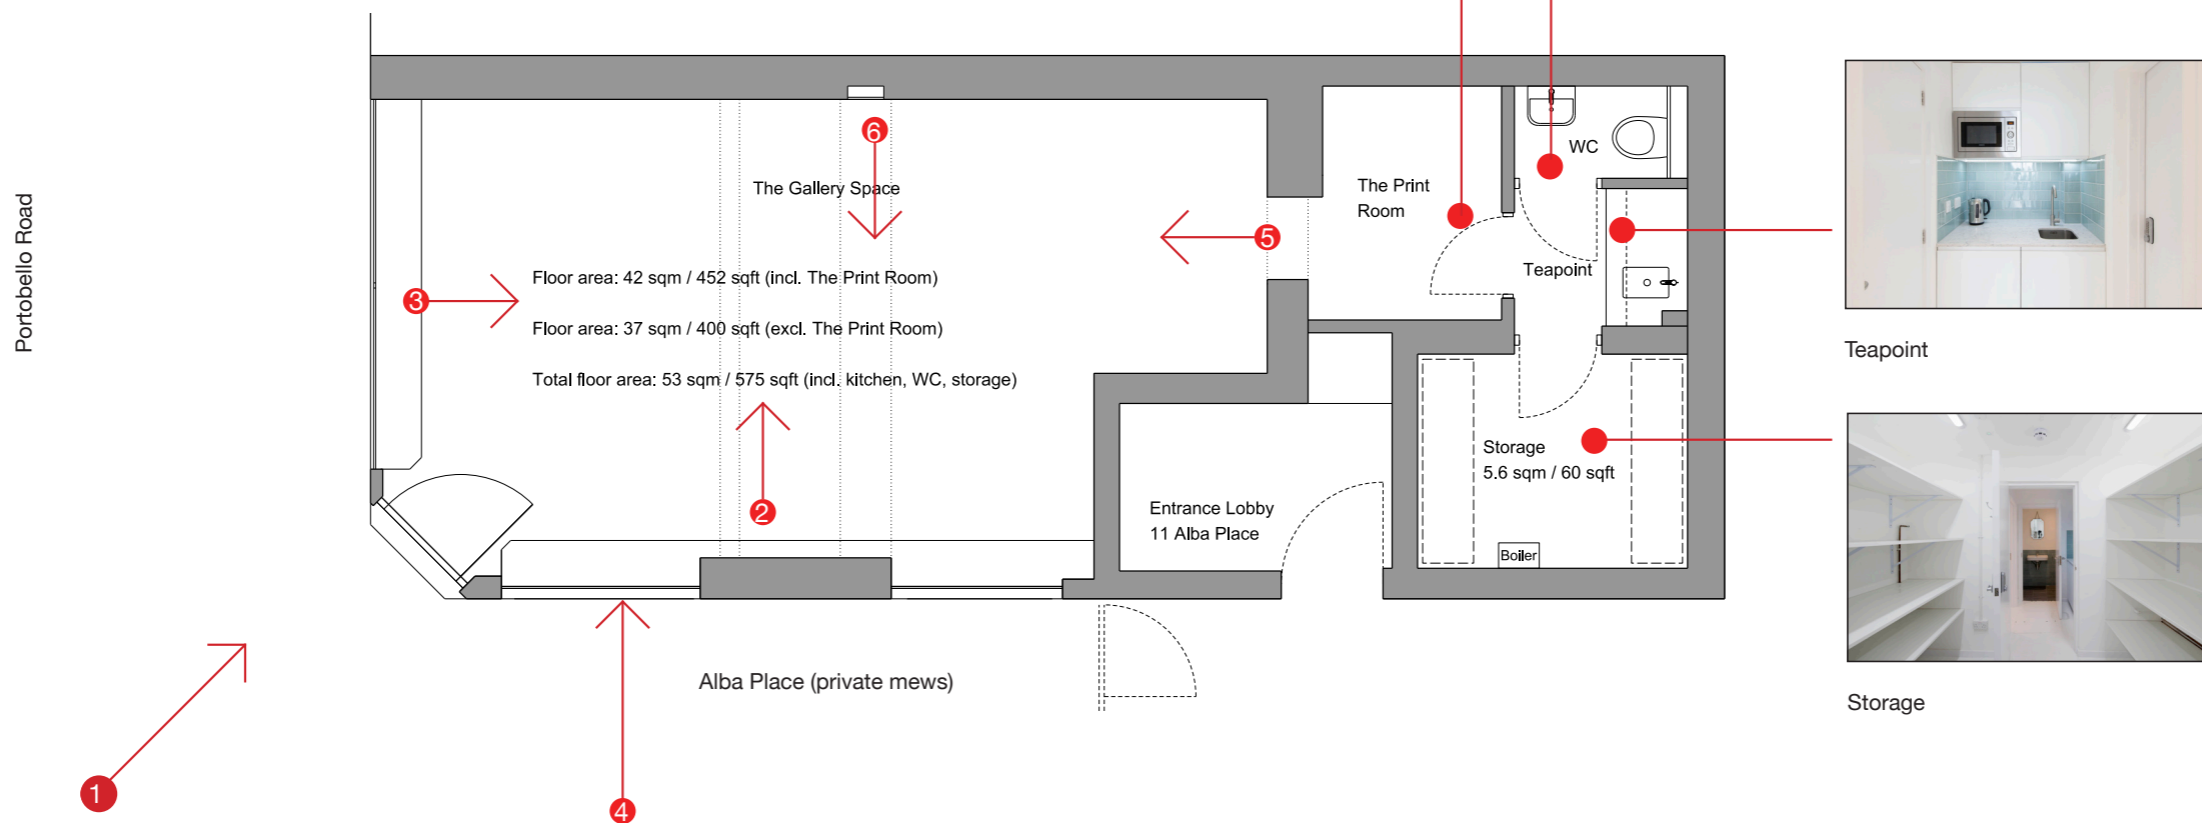

View 02

View 03

The Print Room

WC

View 04 - from Alba Place

View 05

View 06

Floor area (incl. The Print Room): 42 sqm / 452 sqft
 Floor area (excl. The Print Room): 37 sqm / 400 sqft
 Total floor area: 53 sqm / 575 sqft (incl. kitchen, WC, storage)

M

J

J/M GALLERY

Alba Place
(private mews)

Floorplan

M

J

J/M GALLERY