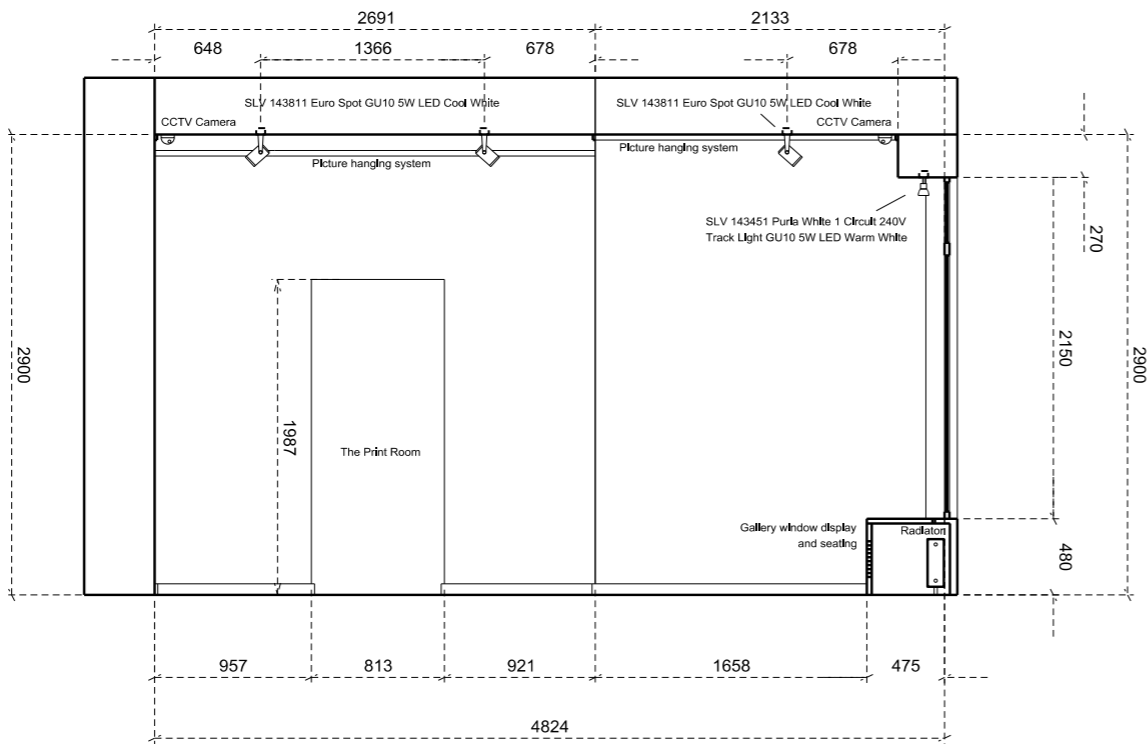

View 02

View 03

The Print Room

WC

View 04 - from Alba Place

View 05

View 06

Floor area (incl. The Print Room): 42 sqm / 452 sqft
 Floor area (excl. The Print Room): 37 sqm / 400 sqft
 Total floor area: 53 sqm / 575 sqft (incl. kitchen, WC, storage)

M

J

J/M GALLERY

Alba Place
(private mews)

Floorplan

M

J

J/M GALLERY

Internal elevations 01 and 02

M

J

J/M GALLERY

M

J/M GALLERY

Address:
230 Portobello Road
London W11 1LJ

Contact:
Joanna Iglauer
joanna@j-m.gallery
+44 779 2424 801