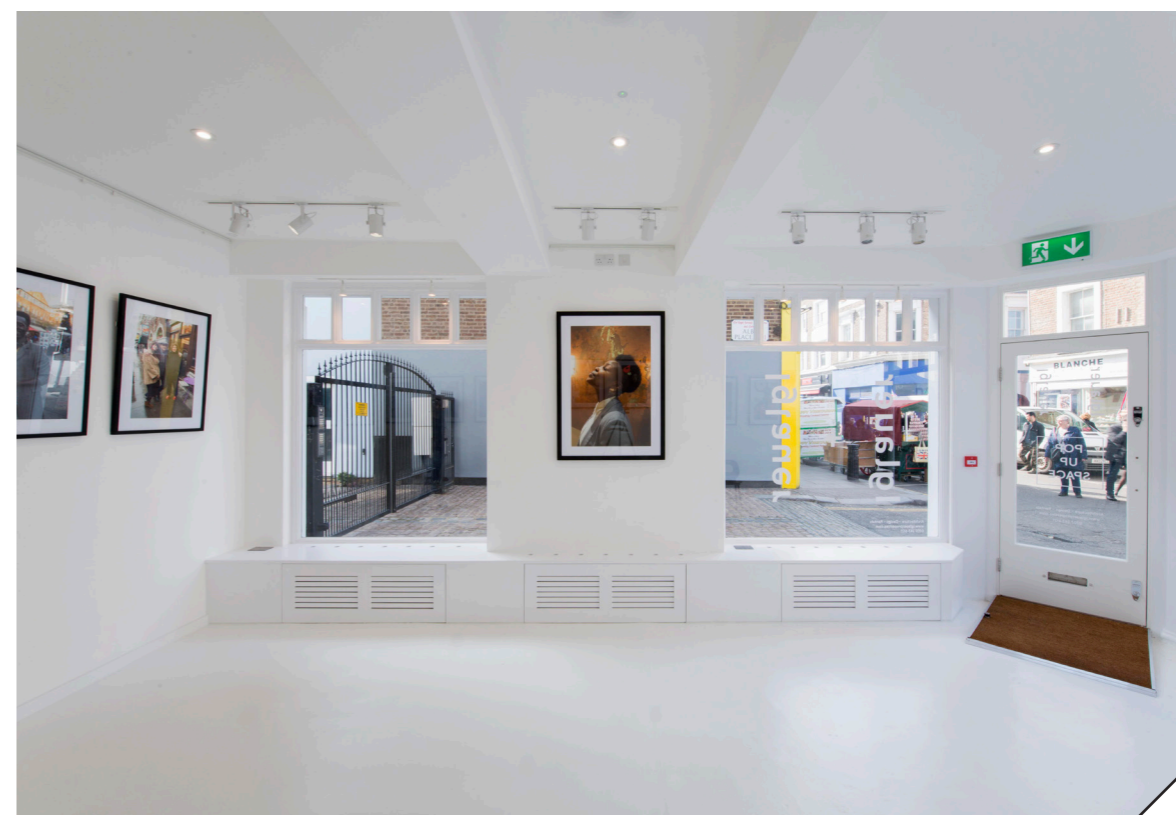

J/M GALLERY

230 Portobello Road, London W11 1LJ

J
M

J

J/M GALLERY

M

J/M Gallery - 53 sqm (575 sqft) of prime exhibition space on Portobello Road

J

J/M GALLERY

Fully flexible picture rail hanging system for all walls and shop windows: Artup J with Avanti Standard hanger, HM and HZS hooks.
Lighting system: 20 adjustable LED spots on tracks, 10 LED spots above shop windows, 7 wifi controlled RGB LED lights