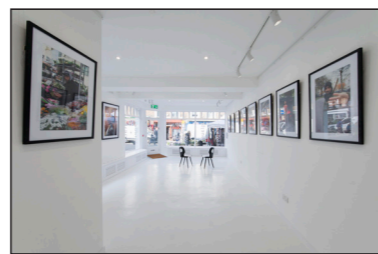

J

J/M GALLERY

View 05

Floor area (incl. The Print Room): 42 sqm / 452 sqft
Floor area (excl. The Print Room): 37 sqm / 400 sqft
Total floor area: 53 sqm / 575 sqft (incl. kitchen, WC, storage)

M