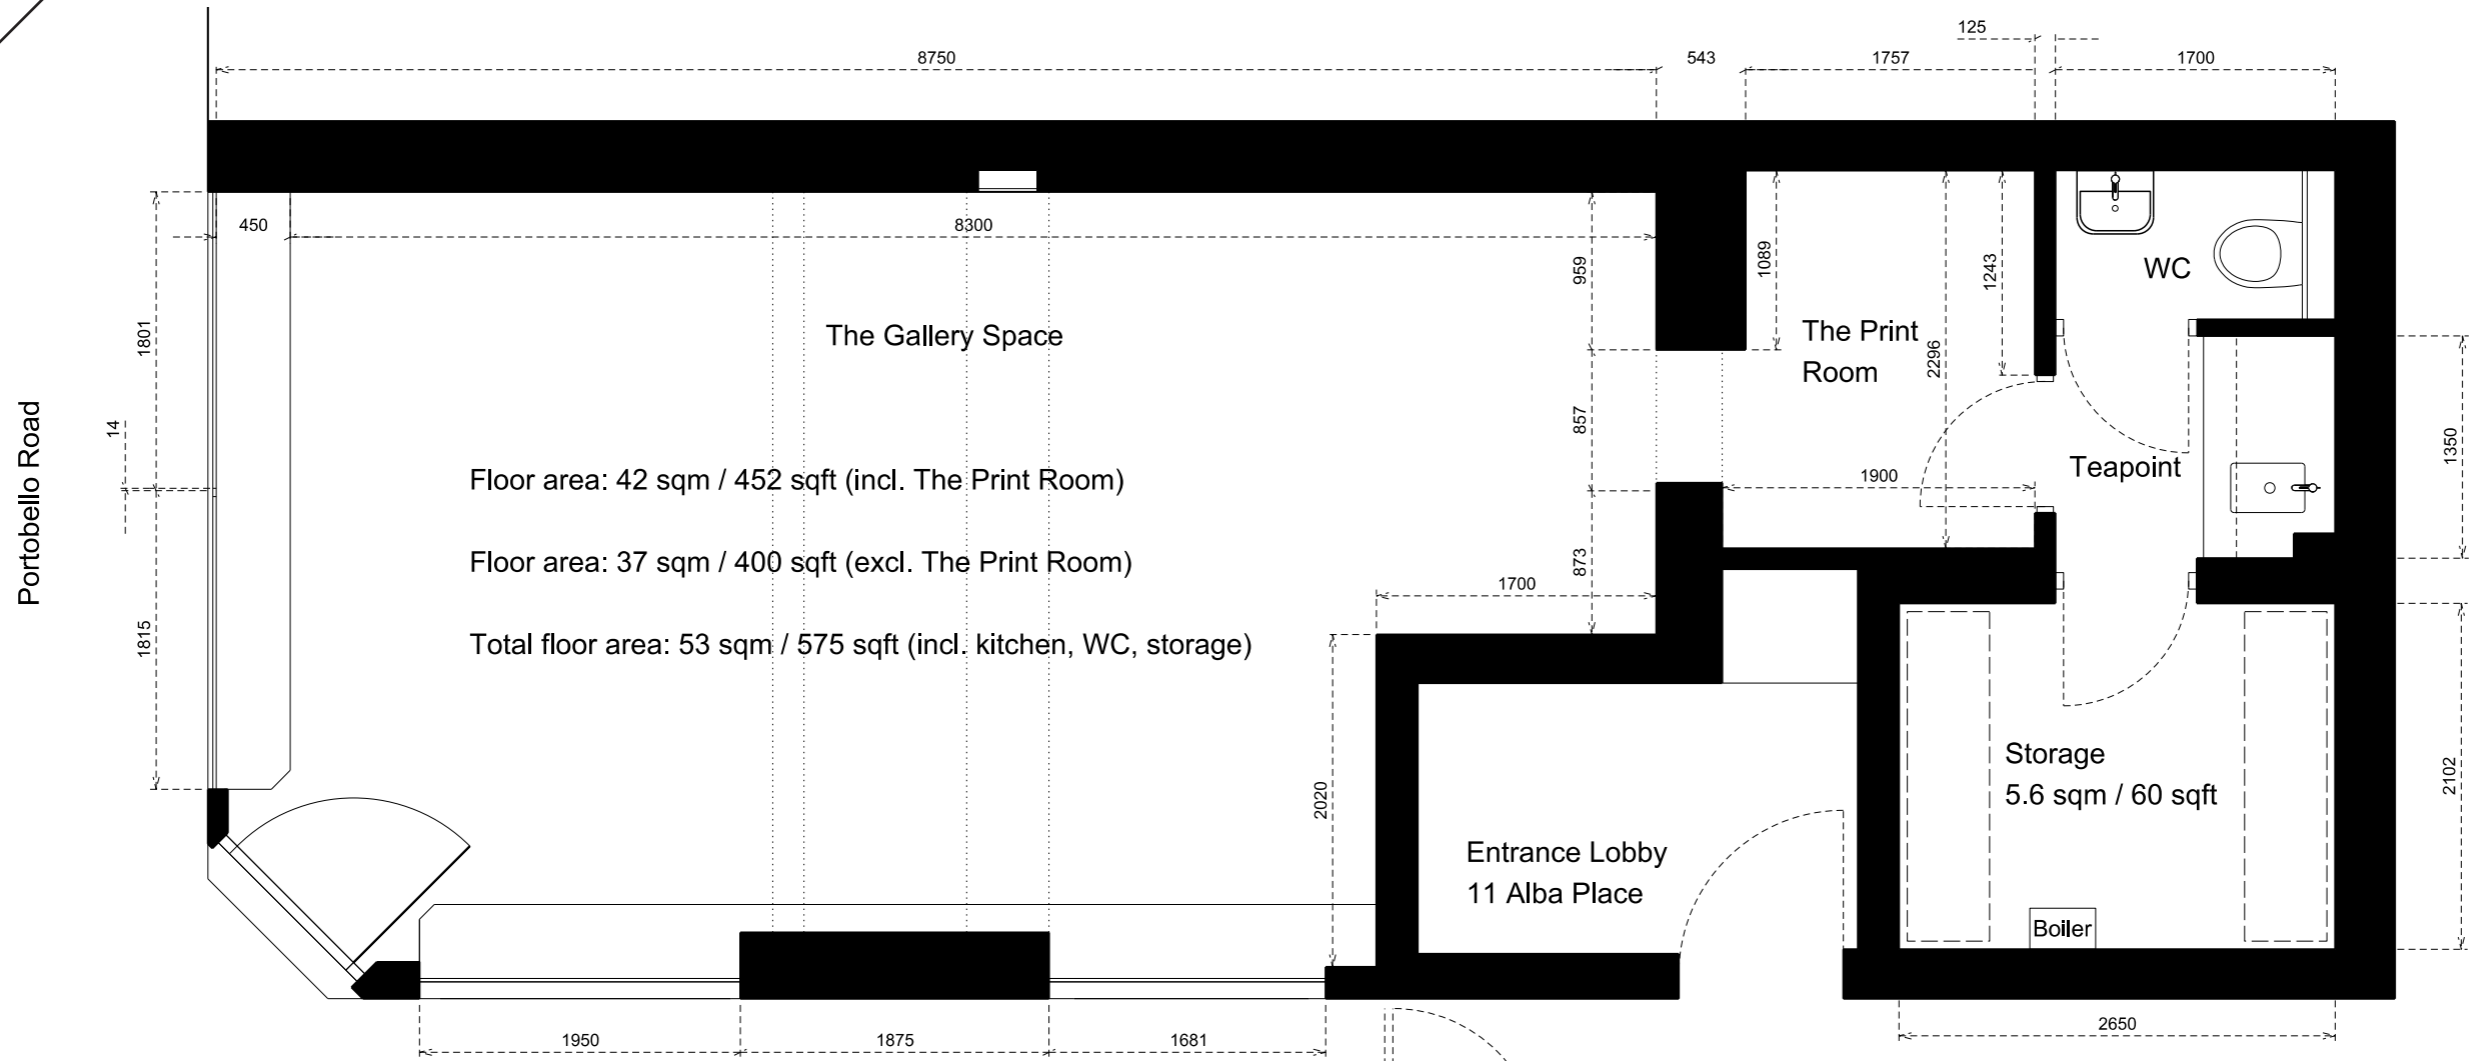

View 02

View 03

The Print Room

WC

View 04 - from Alba Place

View 05

View 06

Floor area (incl. The Print Room): 42 sqm / 452 sqft
 Floor area (excl. The Print Room): 37 sqm / 400 sqft
 Total floor area: 53 sqm / 575 sqft (incl. kitchen, WC, storage)

M

J

J/M GALLERY

Alba Place
(private mews)

Floorplan

M

J

J/M GALLERY