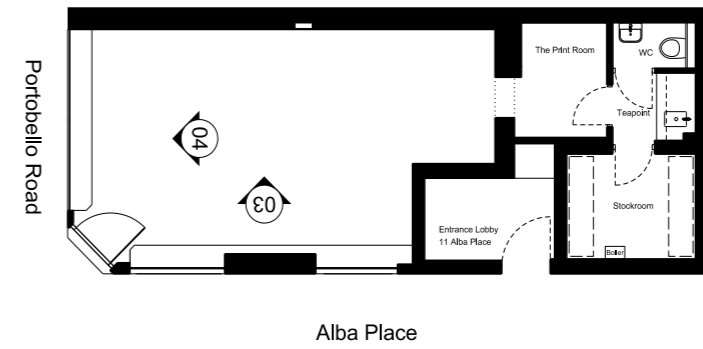

View 02

View 03

The Print Room

WC

View 04 - from Alba Place

View 05

View 06

Floor area (incl. The Print Room): 42 sqm / 452 sqft
 Floor area (excl. The Print Room): 37 sqm / 400 sqft
 Total floor area: 53 sqm / 575 sqft (incl. kitchen, WC, storage)

M

J

J/M GALLERY

Alba Place
(private mews)

Floorplan

M

J

J/M GALLERY

Internal elevations 01 and 02

M

J

J/M GALLERY

M

J/M GALLERY

Address:
230 Portobello Road
London W11 1LJ

Contact:
Joanna Iglauer
joanna@j-m.gallery
+44 779 2424 801