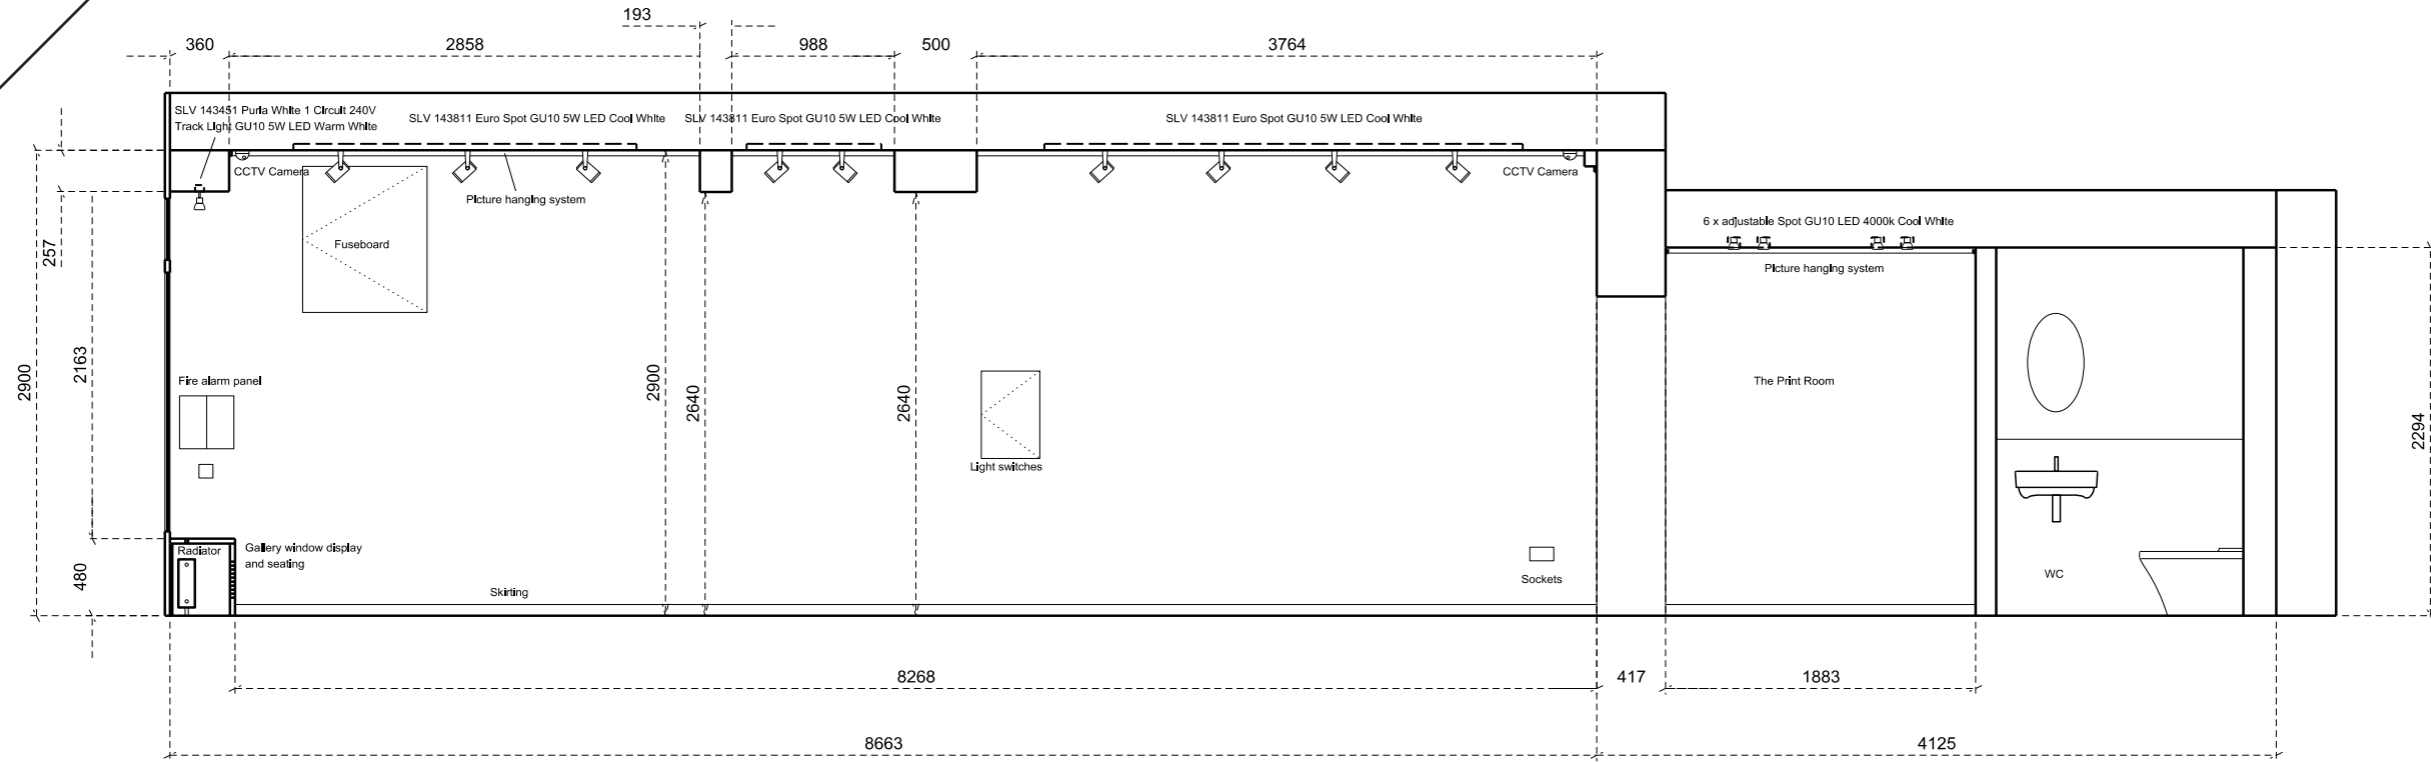

Internal elevations 01 and 02

J

J/M GALLERY

M